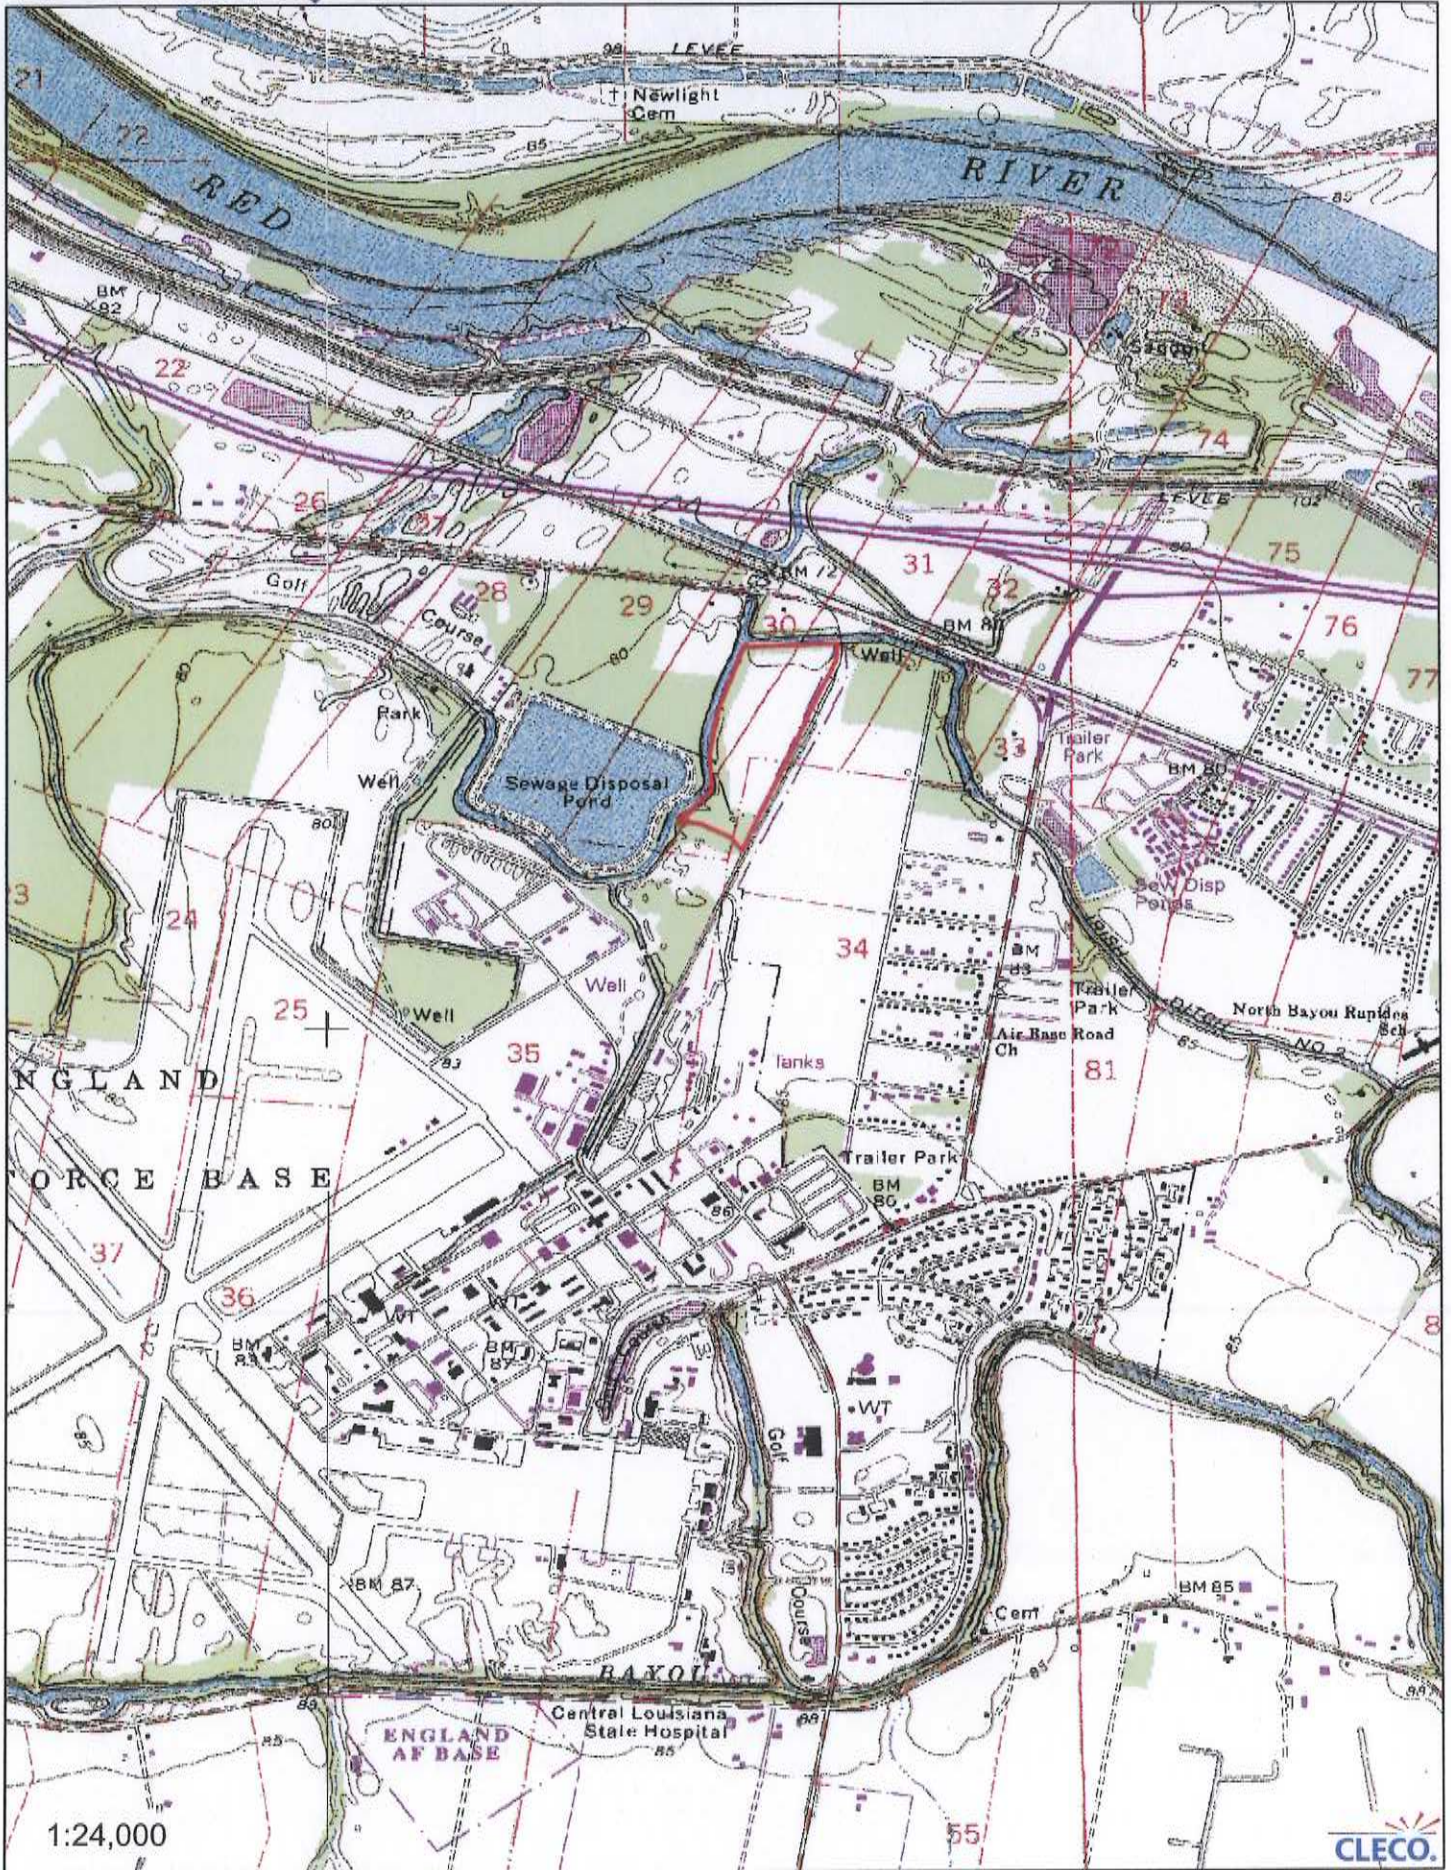


 England Airpark Heavy Industrial Site - USGS Quad Map

1:24,000

 CLECO